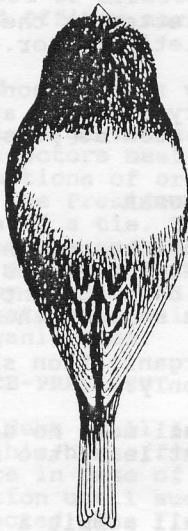

GLOSTER CORONA CANARY
Size to be to the diminutive

Standard of Excellence

CORONA:	Neatness regular unbroken round shape eye discernible	15
	With definite centre	5
BODY:	Back well filled and wings laying close thereto;	
	Full neck. Chest nicely rounded without prominence	20
TAIL:	Closely folded well carried	5
PLUMAGE:	Close firm giving a clear appearance of good quality and natural colour	15
CARRIAGE:	Alert quick lively movement	10
LEGS & FEET:	Medium length no blemish	5
SIZE:	Tendency to the diminutive	15
CONDITION:	Health and cleanliness	10

Total 100

GLOSTER CONSORT CANARY
Size to be to the diminutive

Standard of Excellence

CONSORT:	Head broad, round at every point with good rise over centre of skull	15
EYEBROW:	Heavy showing brow	5
BODY:	Back well filled and wings laying close thereto;	
	Full neck. chest nicely rounded without prominence	20
TAIL:	Closely folded and well carried	5
PLUMAGE:	Close firm giving a clear cut appearance of good quality and good natural colour	15
CARRIAGE:	Alert quick lively movement	10
LEGS & FEET:	Medium length no blemish	5
SIZE:	Tendency to the diminutive	15
CONDITION:	Health and cleanliness	10