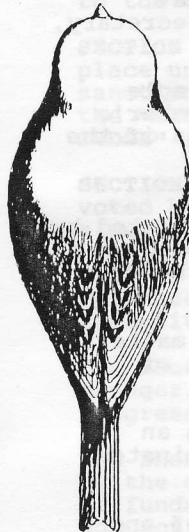

GLOSTER CORONA CANARY
Size to be to the diminutive

Standard of Excellence

CORONA:	Neatness regular unbroken round shape eye discernible	15
	With definite centre	5
BODY:	Back well filled and wings laying close thereto;	
	Full neck. Chest nicely rounded without prominence	20
TAIL:	Closely folded well carried	5
PLUMAGE:	Close firm giving a clear appearance of good quality and natural colour	15
CARRIAGE:	Alert quick lively movement	10
LEGS & FEET:	Medium length no blemish	5
SIZE:	Tendency to the diminutive	15
CONDITION:	Health and cleanliness	10

Total 100

GLOSTER CONSORT CANARY
Size to be to the diminutive

Standard of Excellence

CONSORT:	Head broad, round at every point with good rise over centre of skull	15
EYEBROW:	Heavy showing brow	5
BODY:	Back well filled and wings laying close thereto;	
	Full neck. chest nicely rounded without prominence	20
TAIL:	Closely folded and well carried	5
PLUMAGE:	Close firm giving a clear cut appearance of good quality and good natural colour	15
CARRIAGE:	Alert quick lively movement	10
LEGS & FEET:	Medium length no blemish	5
SIZE:	Tendency to the diminutive	15
CONDITION:	Health and cleanliness	10