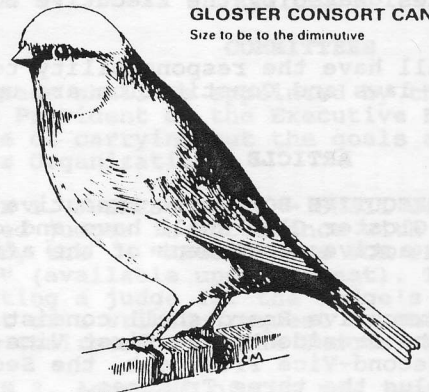

GLOSTER CORONA CANARY
Size to be to the diminutive

Standard of Excellence

CORONA:	Neatness regular unbroken round shape eye discernible	15
	With definite centre	5
BODY:	Back well filled and wings laying close thereto;	
	Full neck. Chest nicely rounded without prominence	20
TAIL:	Closely folded well carried	5
PLUMAGE:	Close firm giving a clear appearance of good quality and natural colour	15
CARRIAGE:	Alert quick lively movement	10
LEGS & FEET:	Medium length no blemish	5
SIZE:	Tendency to the diminutive	15
CONDITION:	Health and cleanliness	10

Total 100

GLOSTER CONSORT CANARY
Size to be to the diminutive

Standard of Excellence

CONSORT:	Head broad, round at every point with good rise over centre of skull	15
EYEBROW:	Heavy showing brow	5
BODY:	Back well filled and wings laying close thereto;	
	Full neck. chest nicely rounded without prominence	20
TAIL:	Closely folded and well carried	5
PLUMAGE:	Close firm giving a clear cut appearance of good quality and good natural colour	15
CARRIAGE:	Alert quick lively movement	10
LEGS & FEET:	Medium length no blemish	5
SIZE:	Tendency to the diminutive	15
CONDITION:	Health and cleanliness	10